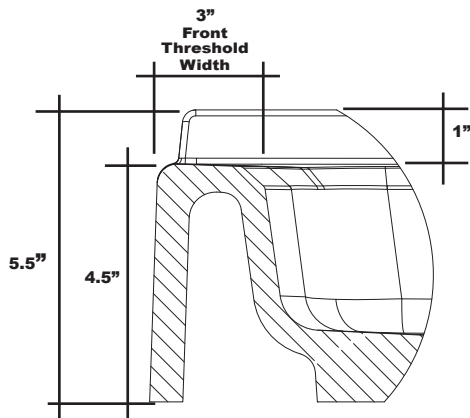

MERIDIAN SOLID SURFACE ONE-PIECE SHOWER BASE

60" X 36" Center Drain

Model # MSB6036S

- Integral shower floor and threshold for alcove installation
- Choose from a variety of solid colors and granite-patterned colors
- Easy to clean surface, does not promote mold or mildew
- Textured flooring helps prevent slipping
- Tapered floor helps water flow to drain
- Rigid water barrier integrated into base
- Uses standard 2" NPS strainer assembly
- Certified by Home Innovation Research Labs to the harmonized CSA B45.5/IAPMO Z124
- Approved by the Massachusetts Board of Examiners of Plumbers and Gasfitters

Threshold Detail

Section Thru Waterdam