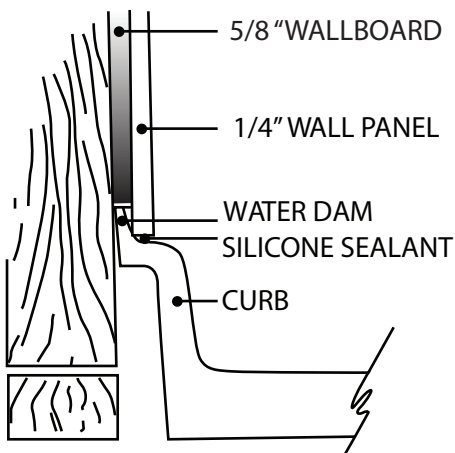

MERIDIAN SOLID SURFACE ONE-PIECE SHOWER BASE

Model # MSB6153675STVF

61.5 x 36.75 Accessible Front Trench Drain

- Integral shower floor and threshold for alcove installation
- Variable drain location with stainless steel trench cover
- Choose from a variety of solid colors and granite-patterned colors
- Textured flooring helps prevent slipping
- Tapered floor helps water flow to drain
- Rigid water barrier integrated into base
- Uses standard 2" NPS strainer assembly
- Certified by Home Innovation Research Labs to the harmonized CSA B45.5/IAPMO Z124
- Approved by the Massachusetts Board of Examiners of Plumbers and Gasfitters

Threshold Detail

Section Thru Waterdam

Special Note:

- Interpretation and enforcement of ADA guidelines varies from state to state. Please consult with your local enforcement agency prior to specifying or purchasing this product.