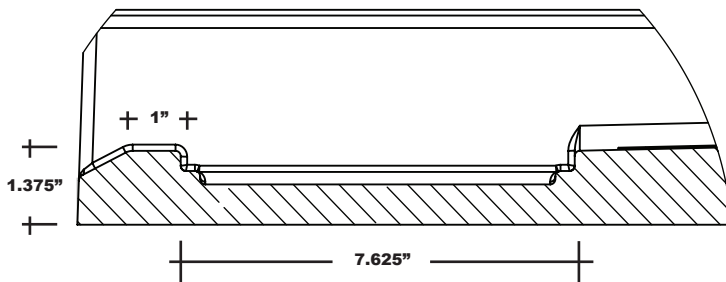

Threshold Detail