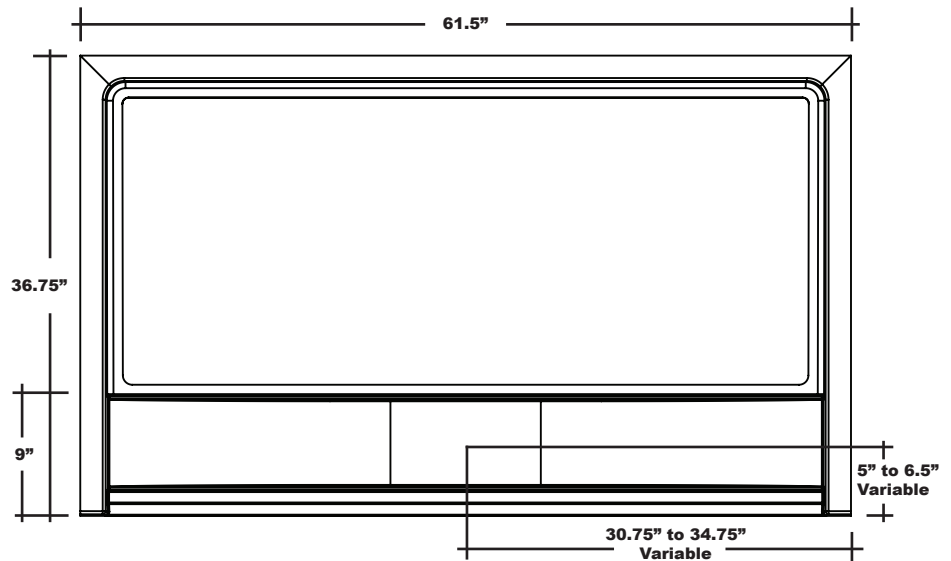

Section Thru Waterdam

Special Note:

- Interpretation and enforcement of ADA guidelines varies from state to state. Please consult with your local enforcement agency prior to specifying or purchasing this product.