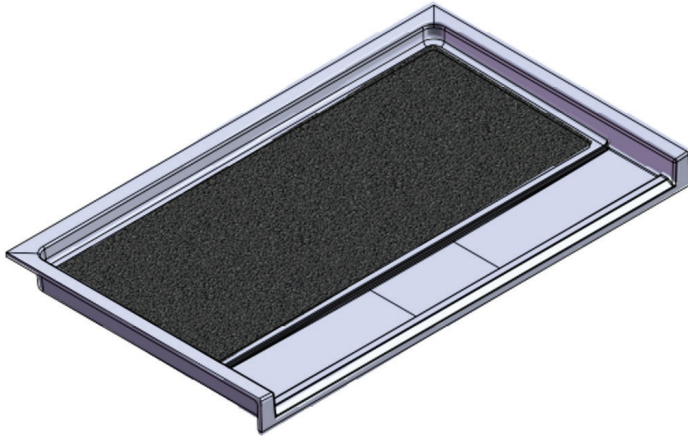

MERIDIAN SOLID SURFACE ONE-PIECE SHOWER BASE

Model # MSB6153675STVF

61.5 x 36.75 Accessible Front Trench Drain

- Integral shower floor and threshold for alcove installation
- Variable drain location with stainless steel trench cover
- Choose from a variety of solid colors and granite-patterned colors
- Textured flooring helps prevent slipping
- Tapered floor helps water flow to drain
- Rigid water barrier integrated into base
- Uses standard 2" NPS strainer assembly
- Certified by Home Innovation Research Labs to the harmonized CSA B45.5/IAPMO Z124
- Approved by the Massachusetts Board of Examiners of Plumbers and Gasfitters