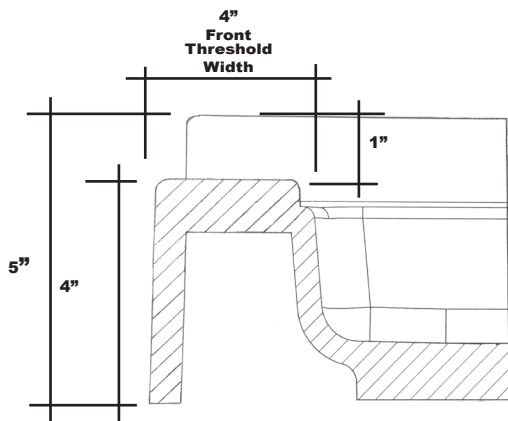

MERIDIAN SOLID SURFACE ONE-PIECE SHOWER BASE

63" x 38.5"

Universal Variable Drain

Model #MSB63385SUVL (Left-Drain)
Model #MSB63385SUVR (Right-Drain)
Model #MSB63385SUVF (Front-Drain)
Model #MSB63385SUVB (Back-Drain)

- Integral shower floor and threshold for alcove installation
- Choose from a variety of solid colors and granite-patterned colors
- Shower floor drains toward 10" drain area allowing for drain orifice to be added anywhere within the 10" drain area
- Easy to clean surface, does not promote mold or mildew
- Textured flooring helps prevent slipping
- Tapered floor helps water flow to drain
- Rigid water barrier integrated into base
- Uses standard 2" NPS strainer assembly
- Certified by Home Innovation Research Labs to the harmonized CSA B45.5/IAPMO Z124
- Approved by the Massachusetts Board of Examiners of Plumbers and Gasfitters

Threshold Detail

Section Thru Waterdam