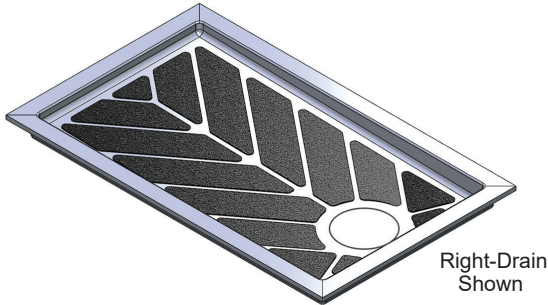

MERIDIAN SOLID SURFACE ONE-PIECE SHOWER BASE

63" x 38.5"

Universal Variable Drain

Model #MSB63385SUVL (Left-Drain)
Model #MSB63385SUVR (Right-Drain)
Model #MSB63385SUVF (Front-Drain)
Model #MSB63385SUVB (Back-Drain)

- Integral shower floor and threshold for alcove installation
- Choose from a variety of solid colors and granite-patterned colors
- Shower floor drains toward 10" drain area allowing for drain orifice to be added anywhere within the 10" drain area
- Easy to clean surface, does not promote mold or mildew
- Textured flooring helps prevent slipping
- Tapered floor helps water flow to drain
- Rigid water barrier integrated into base
- Uses standard 2" NPS strainer assembly
- Certified by Home Innovation Research Labs to the harmonized CSA B45.5/IAPMO Z124
- Approved by the Massachusetts Board of Examiners of Plumbers and Gasfitters

Threshold Detail

Section Thru Waterdam