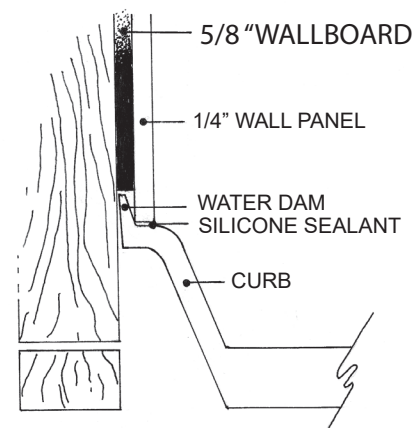

MERIDIAN SOLID SURFACE ONE-PIECE SHOWER BASE

63" x 38.5"

Universal Offset Drain

Model #MSB63385SUL (Left-Drain)
Model #MSB63385SUR (Right-Drain)
Model #MSB63385SUF (Front-Drain)
Model #MSB63385SUB (Back-Drain)

Right-Drain
Shown

Threshold Detail

Section Thru Waterdam

- Integral shower floor and threshold for alcove installation
- Choose from a variety of solid colors and granite-patterned colors
- Offset drain configuration and fabricated threshold allow base to be used in your choice of four configurations
- Easy to clean surface, does not promote mold or mildew
- Textured flooring helps prevent slipping
- Tapered floor helps water flow to drain
- Rigid water barrier integrated into base
- Uses standard 2" NPS strainer assembly
- Certified by Home Innovation Research Labs to the harmonized CSA B45.5/IAPMO Z124
- Approved by the Massachusetts Board of Examiners of Plumbers and Gasfitters