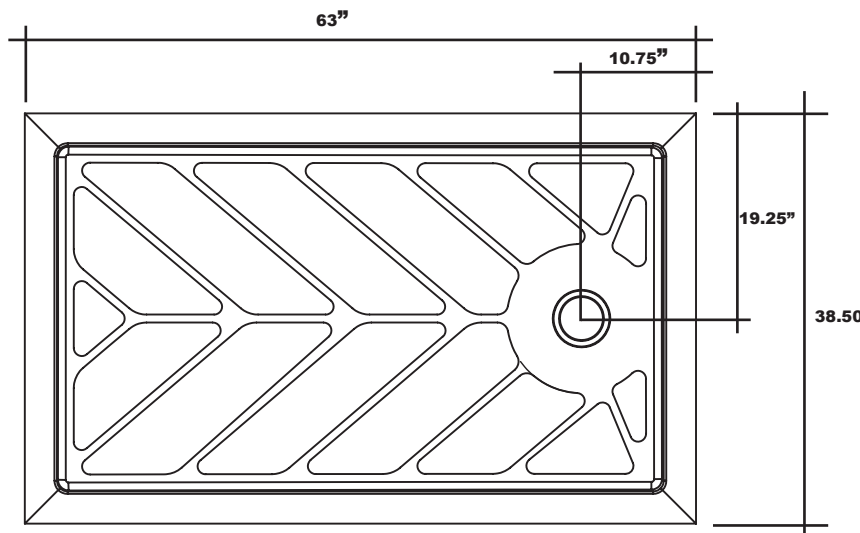

MERIDIAN SOLID SURFACE ONE-PIECE SHOWER BASE

63" x 38.5"

Universal Offset Drain

Model #MSB63385SUL (Left-Drain)
Model #MSB63385SUR (Right-Drain)
Model #MSB63385SUF (Front-Drain)
Model #MSB63385SUB (Back-Drain)

Right-Drain
Shown

Threshold Detail

Section Thru Waterdam

- Integral shower floor and threshold for alcove installation
- Choose from a variety of solid colors and granite-patterned colors
- Offset drain configuration and fabricated threshold allow base to be used in your choice of four configurations
- Easy to clean surface, does not promote mold or mildew
- Textured flooring helps prevent slipping
- Tapered floor helps water flow to drain
- Rigid water barrier integrated into base
- Uses standard 2" NPS strainer assembly
- Certified by Home Innovation Research Labs to the harmonized CSA B45.5/IAPMO Z124
- Approved by the Massachusetts Board of Examiners of Plumbers and Gasfitters