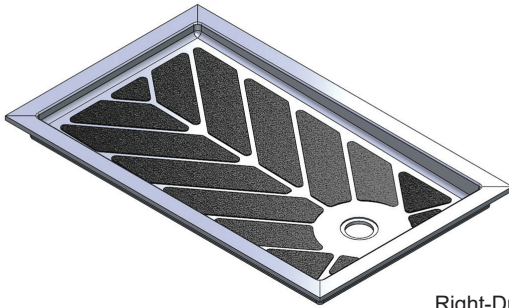

MERIDIAN SOLID SURFACE ONE-PIECE SHOWER BASE

63" x 38.5"

Universal Offset Drain

Model #MSB63385SUL (Left-Drain)
Model #MSB63385SUR (Right-Drain)
Model #MSB63385SUF (Front-Drain)
Model #MSB63385SUB (Back-Drain)

Right-Drain
Shown

Threshold Detail

Section Thru Waterdam

- Integral shower floor and threshold for alcove installation
- Choose from a variety of solid colors and granite-patterned colors
- Offset drain configuration and fabricated threshold allow base to be used in your choice of four configurations
- Easy to clean surface, does not promote mold or mildew
- Textured flooring helps prevent slipping
- Tapered floor helps water flow to drain
- Rigid water barrier integrated into base
- Uses standard 2" NPS strainer assembly
- Certified by Home Innovation Research Labs to the harmonized CSA B45.5/IAPMO Z124
- Approved by the Massachusetts Board of Examiners of Plumbers and Gasfitters