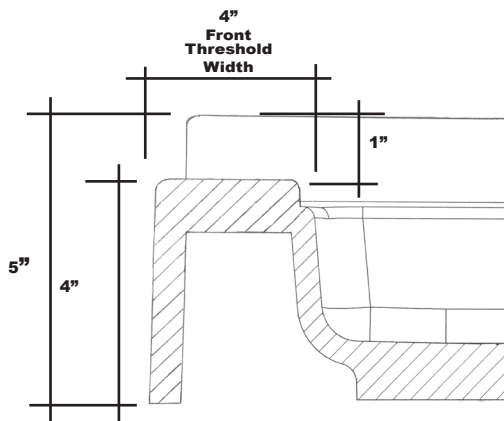

MERIDIAN SOLID SURFACE ONE-PIECE SHOWER BASE

63" x 38.5"

Universal Offset Drain

Model #MSB63385SUL (Left-Drain)
Model #MSB63385SUR (Right-Drain)
Model #MSB63385SUF (Front-Drain)
Model #MSB63385SUB (Back-Drain)

Right-Drain
Shown

Threshold Detail

Section Thru Waterdam

- Integral shower floor and threshold for alcove installation
- Choose from a variety of solid colors and granite-patterned colors
- Offset drain configuration and fabricated threshold allow base to be used in your choice of four configurations
- Easy to clean surface, does not promote mold or mildew
- Textured flooring helps prevent slipping
- Tapered floor helps water flow to drain
- Rigid water barrier integrated into base
- Uses standard 2" NPS strainer assembly
- Certified by Home Innovation Research Labs to the harmonized CSA B45.5/IAPMO Z124
- Approved by the Massachusetts Board of Examiners of Plumbers and Gasfitters