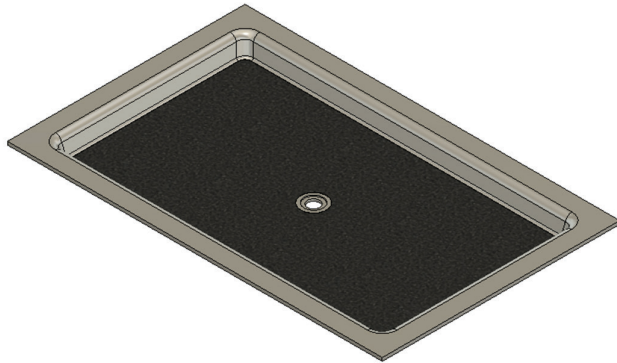

MERIDIAN SOLID SURFACE ONE-PIECE SHOWER BASE

Model #MSB6743SU

67" X 43" Center Drain

- Integral shower floor and threshold for alcove installation
- Choose from a variety of solid colors and granite-patterned colors
- Easy to clean surface, does not promote mold or mildew
- Textured flooring helps prevent slipping
- Tapered floor helps water flow to drain
- Rigid water barrier integrated into base
- Uses standard 2" NPS strainer assembly
- Certified by Home Innovation Research Labs to the harmonized CSA B45.5/IAPMO Z124
- Approved by the Massachusetts Board of Examiners of Plumbers and Gasfitters

Variable Threshold Detail

Section Thru Waterdam