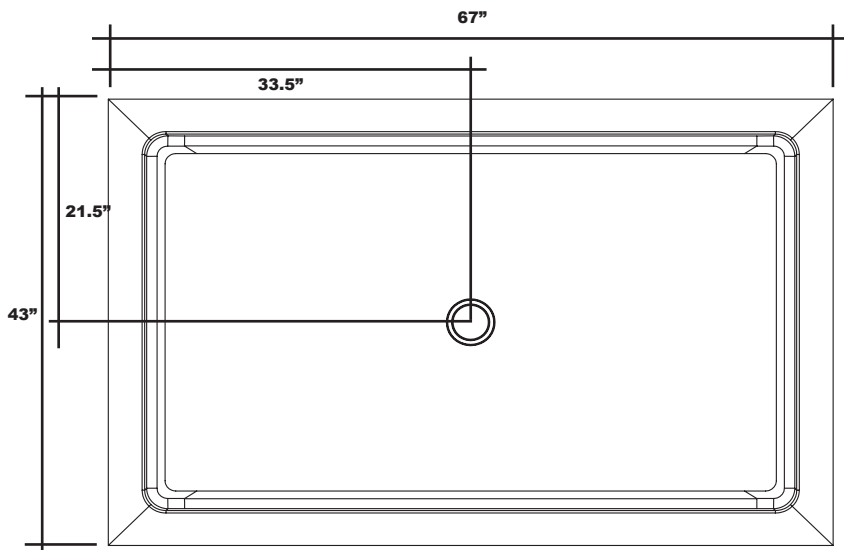

MERIDIAN SOLID SURFACE ONE-PIECE SHOWER BASE

Model #MSB6743SU

67" X 43" Center Drain

- Integral shower floor and threshold for alcove installation
- Choose from a variety of solid colors and granite-patterned colors
- Easy to clean surface, does not promote mold or mildew
- Textured flooring helps prevent slipping
- Tapered floor helps water flow to drain
- Rigid water barrier integrated into base
- Uses standard 2" NPS strainer assembly
- Certified by Home Innovation Research Labs to the harmonized CSA B45.5/IAPMO Z124
- Approved by the Massachusetts Board of Examiners of Plumbers and Gasfitters

Variable Threshold Detail

Section Thru Waterdam