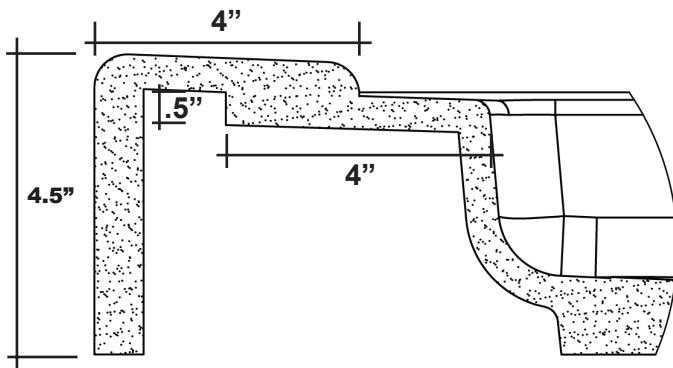

MERIDIAN SOLID SURFACE ONE-PIECE SHOWER BASE

Model #MSB6743SU

67" X 43" Center Drain

- Integral shower floor and threshold for alcove installation
- Choose from a variety of solid colors and granite-patterned colors
- Easy to clean surface, does not promote mold or mildew
- Textured flooring helps prevent slipping
- Tapered floor helps water flow to drain
- Rigid water barrier integrated into base
- Uses standard 2" NPS strainer assembly
- Certified by Home Innovation Research Labs to the harmonized CSA B45.5/IAPMO Z124
- Approved by the Massachusetts Board of Examiners of Plumbers and Gasfitters

Variable Threshold Detail

Section Thru Waterdam